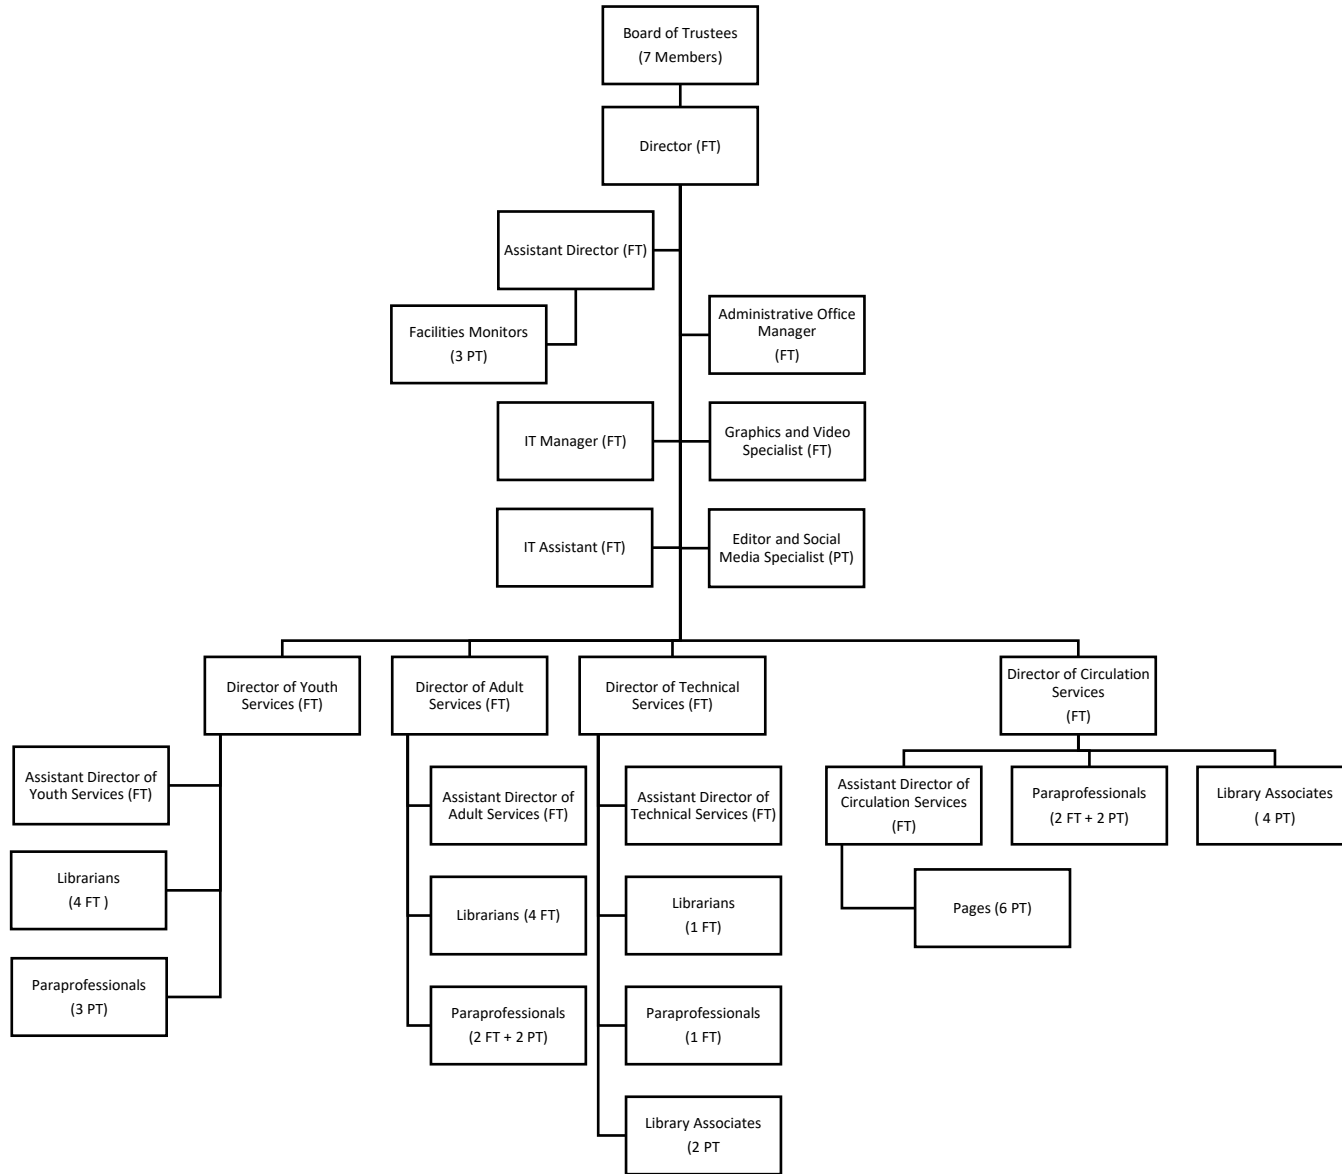

LLD Organizational Chart

The LLD Currently Employs 51 Staff (28 FT/23 PT)
 Revised 11/12/2024